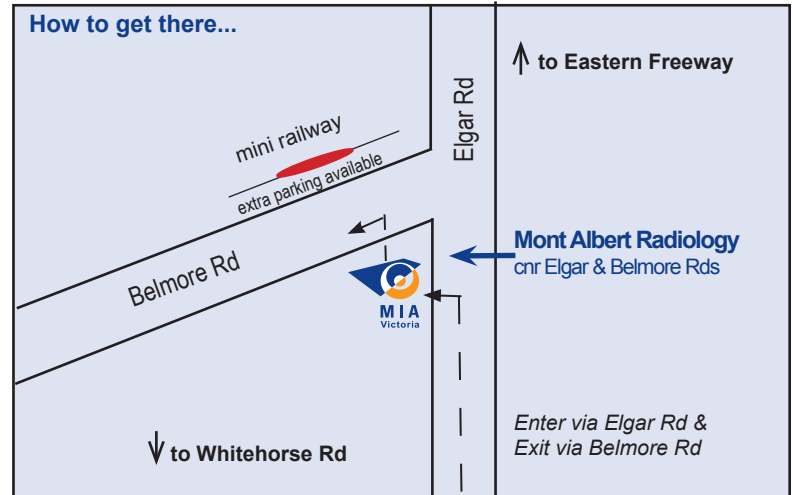

Mont Albert Radiology – opens 4th August 2008

MIA Victoria is pleased to announce the opening of our new practice, Mont Albert Radiology, located at 649 Elgar Road (cnr Belmore Rd).

This new clinic provides a comprehensive diagnostic imaging service and offers:

- General X-Ray
- Multislice CT Scanning
- Ultrasound
- Doppler
- OPG
- Bone Densitometry

For appointments and enquiries: Telephone 8843 2100

A member of the I-MED Network